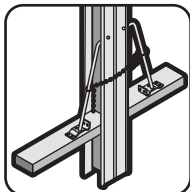

## For Large Openings & High Wind Load Conditions

**Side Rail/Steel Girt**  
#391 #235  
For 4-1/2" Thick Doors

**Double Couple**  
#396

**Trolley Hangers**  
#714420, #714496, Delrin™ #714497

**Keyhole™ Track**  
8', 10', 12', 16', 20'

**Splice Collar**  
#465101

**Quick Track™  
With White Cover**  
8', 10', 12'

**Bottom Rail**  
#394

**Adjust-A-Stop**  
Zinc #710894  
White #710899

**Center Stop**  
#711271

**Jumbo Door Pull**  
Zinc #710653  
White #710654

**Center Mt Metal  
Door Snugger**  
21 Link #711200

**Side Mt Metal  
Door Snugger**  
21 Link #711201

**Center &  
Side Mt  
Wood Door Snugger**  
21 Link #643404

**Offset  
Stay Roller**  
#710806

**Stay Guide II**  
6', 8', 10'