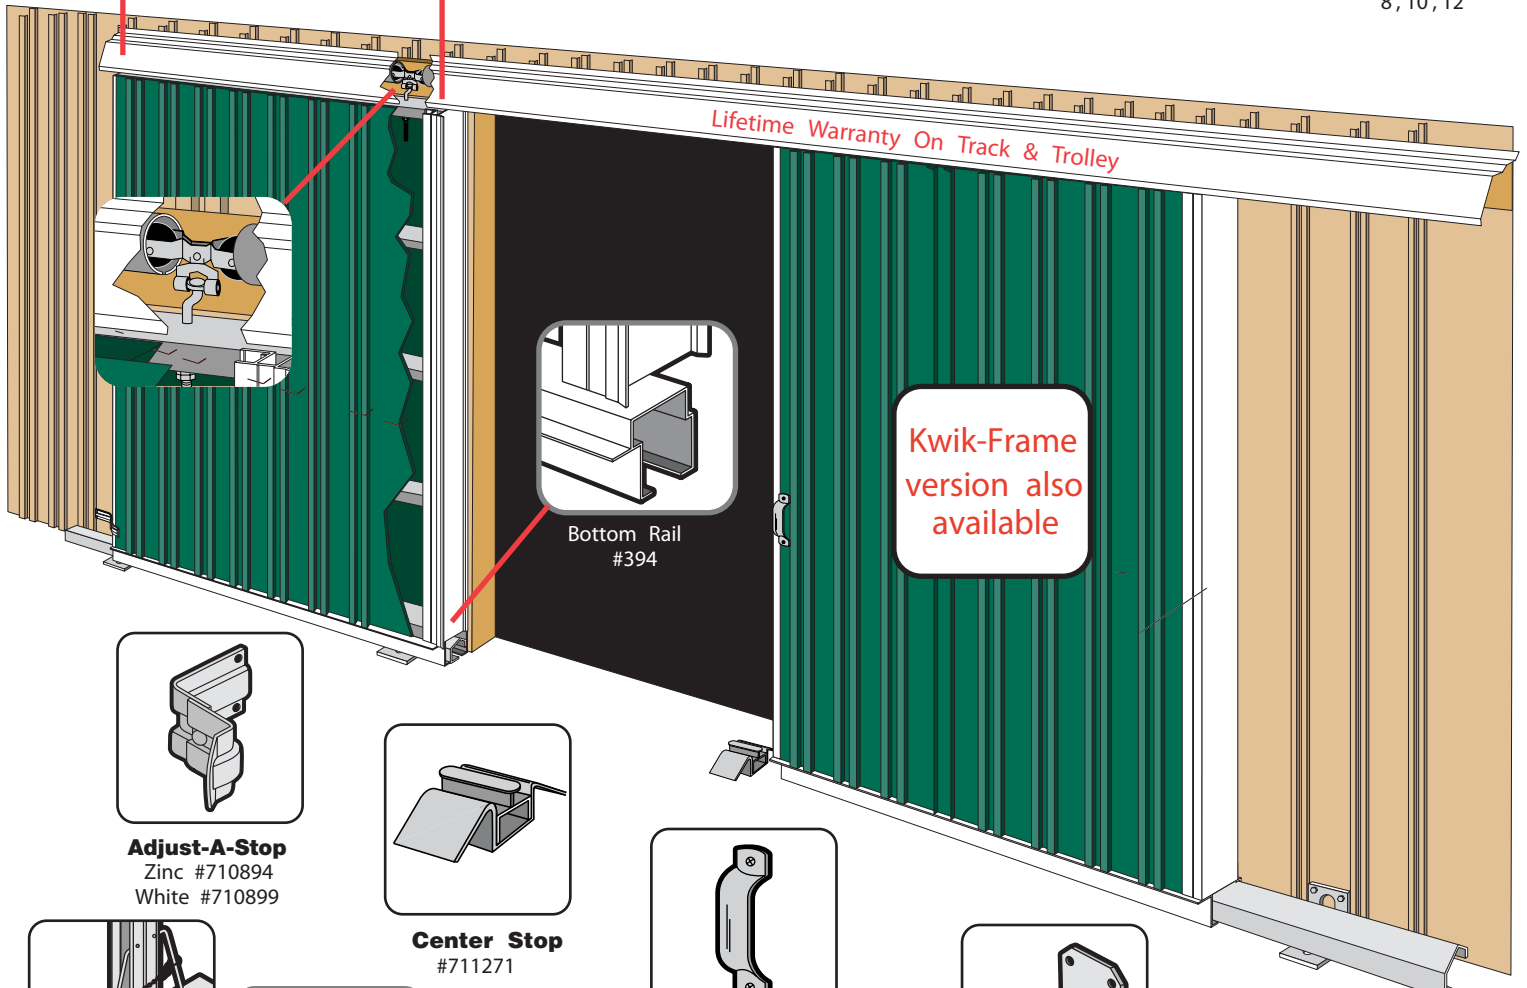

# Bigg-Frame™ Sliding Door System

## For Large Openings & High Wind Load Conditions

**Side Rail/Steel Girt**  
#391 #235  
For 4-1/2" Thick Doors

**Double Couple**  
#396

**Trolley Hangers**  
#714420, #714496, Delrin™ #714497

**Keyhole™ Track**  
8', 10', 12', 16', 20'

**Splice Collar**  
#465101

**Quick Track™  
With White Cover**  
8', 10', 12'

**Bottom Rail**  
#394

**Adjust-A-Stop**  
Zinc #710894  
White #710899

**Center Stop**  
#711271

**Jumbo Door Pull**  
Zinc #710653  
White #710654