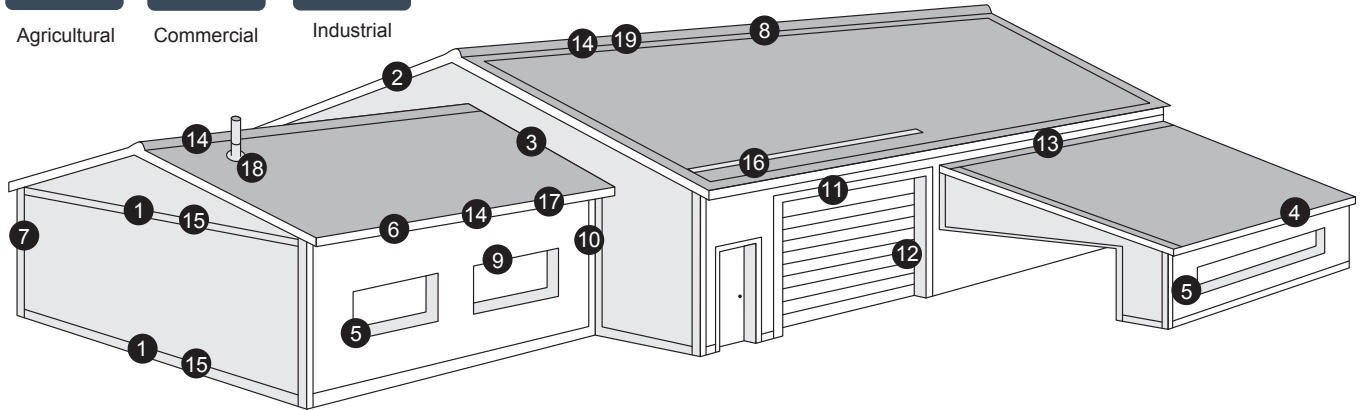

## PB-RIB TRIMS AND FLASHINGS

· Most trims available in 10'6" / 12'6" / 14' 6" and 16' 6" lengths.

26  
Gauge

24  
Gauge

Agricultural

Commercial

Industrial

1 Base / Divider

2 Gable Flashing

3 Sidewall Flashing

4 Eave Flashing

5 J Trim

6 Rake Flashing

7 Outside Corner

8 Ridge Cover

9 Drip Flashing

10 Inside Corner

11 Header Trim

12 Door Jamb Flashing

13 Endwall Flashing

14 Large or Small Tab Closure

15 Box Base Trim

16 Snow Guard

17 Steel Fascia