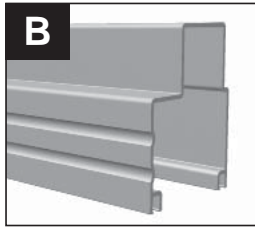

Bottom Rail
#244