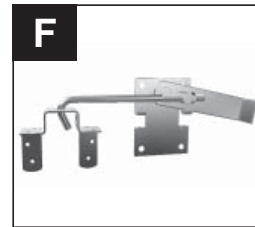

Adjust-A-Stop  
#710899

Stay Guide  
6', 8' & 10' Lengths

Offset Stay Roller  
#710806

Horizontal Box Girt  
#235

Ag Girt  
#37Girt

Center Latch - 15"  
#714380

Jamb Latch - 7" or 4"  
#718106 & 728091

Jumbo Door Pull  
#710654

Vertical Double Couple  
#216

Center Stop  
#711271

Keyhole Track  
8', 10', 12', 16', 20'

Universal Bracket  
#646505

Face Mount Track  
Bracket  
#646512

Track & Cover Bracket  
#646513

Double Track Bracket  
#646801