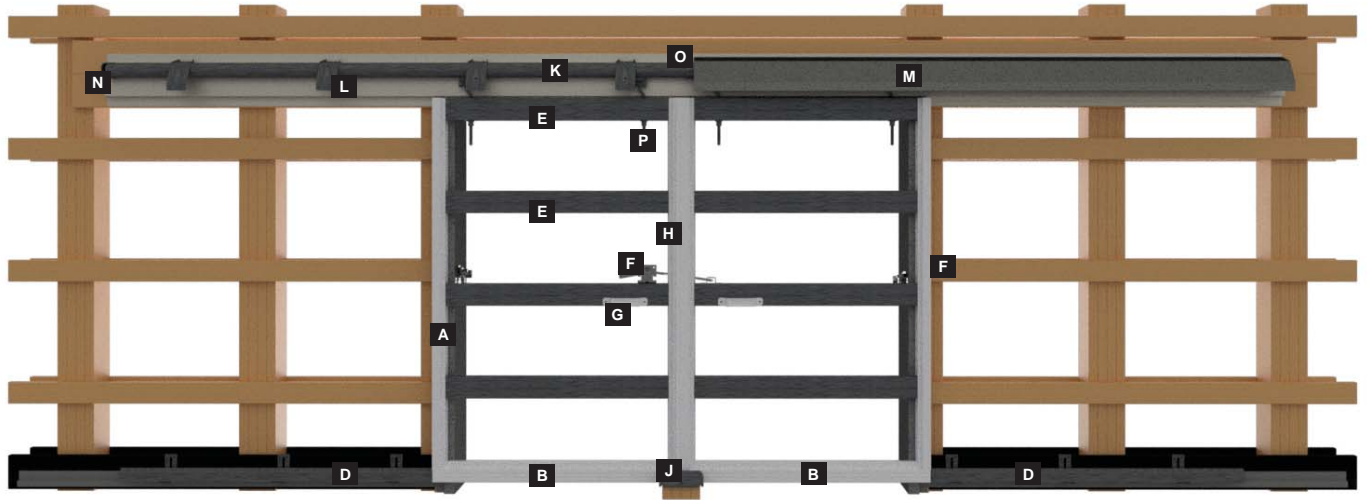

## KWIK-FRAME SLIDING DOOR SYSTEM

#### Single Sliding Door

- 2 vertical side rails (A)
- 1 bottom rail (B) with Adjust-A-Stop (C)
- 1 stay guide for at least 60% of the door width (D) or 1 stay roller (D)
- steel horizontals (E) (2' o.c. throughout)
- 2 door latches (F)
- 1 door pull (G)

#### Double Sliding Door

- 3 vertical side rails (A)
- 1 vertical double couple (H)
- 2 bottom rail (B) with Adjust-A-Stop (C)
- 2 stay guide for at least 60% of the door width (D) or 2 stay roller (D)
- steel horizontals (E) (2' o.c. throughout)
- 2 jamb latches and 1 center latch (F)
- 2 door pulls (G)
- 1 center guide (J)