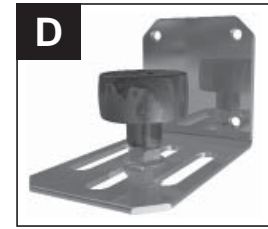

#### Trolleys

- a single sliding door leaf requires 1 pair of trolleys (P)
- a double leaf door requires 2 pair of trolleys (P)

**KWIK-FRAME SLIDING DOOR SYSTEM**

Vertical Side Rail  
#200

Bottom Rail  
#244

Adjust-A-Stop  
#710899

Stay Guide  
6', 8' & 10' Lengths

Offset Stay Roller  
#710806

Horizontal Box Girt  
#235

Ag Girt  
#37Girt

Center Latch - 15"  
#714380

Jamb Latch - 7" or 4"  
#718106 & 728091

Jumbo Door Pull  
#710654