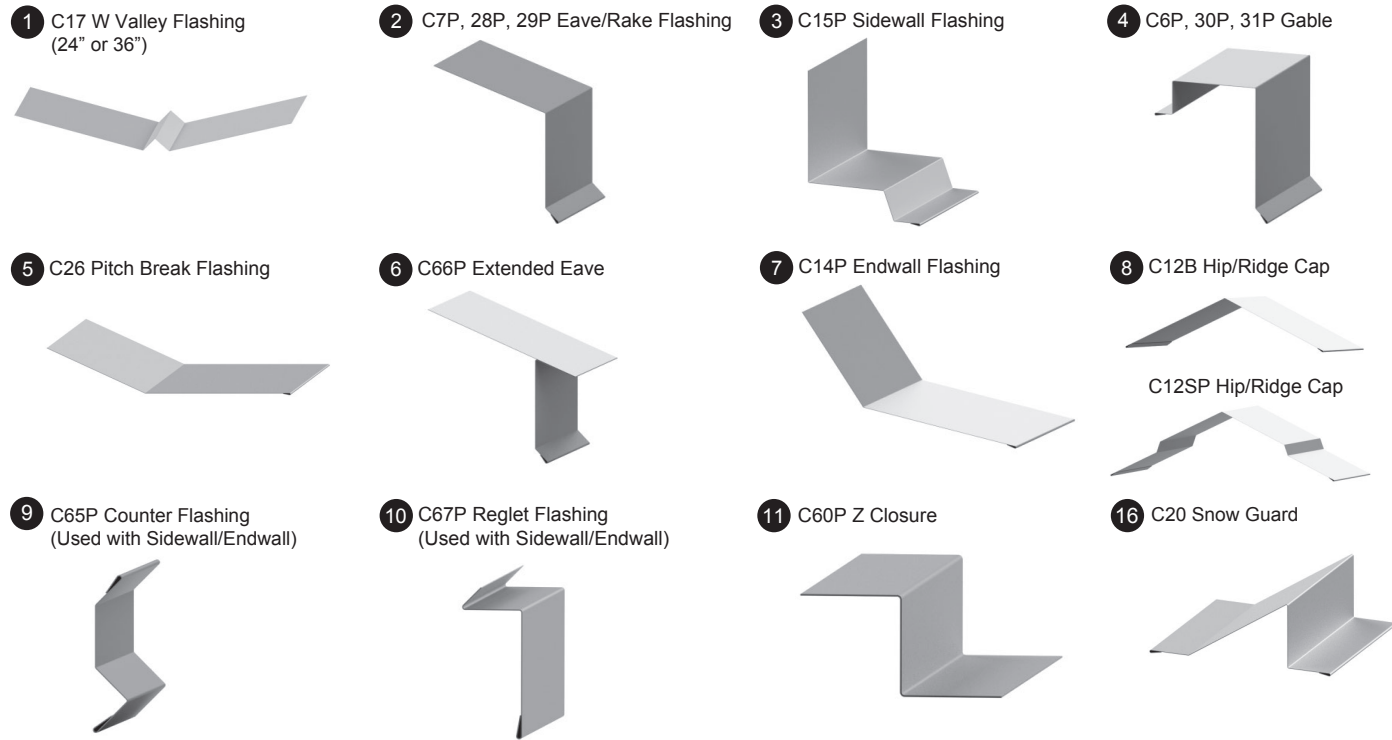

PRO-LOCK BUILDING TRIMS & FLASHINGS

TRIMS AND FLASHING FOR HIDDEN OR EXPOSED FASTENER APPLICATIONS

TRIMS FOR HIDDEN FASTENER APPLICATIONS

- FOR COMPLETE INSTALLATION INSTRUCTIONS OF THESE TRIMS, REFER TO OUR INSTALL GUIDE AT WWW.DOMTEK.CA.

C63P Cleat

C64P Offset Cleat

PRO-LOCK BUILDING ACCESSORIES

FASTENERS

Pancake Fastener

HWH Tru-Grip Fastener

"Robertson" #2 Driver Bit (6")

Hex Head Nut Setter (1/4" x 2-9/16")