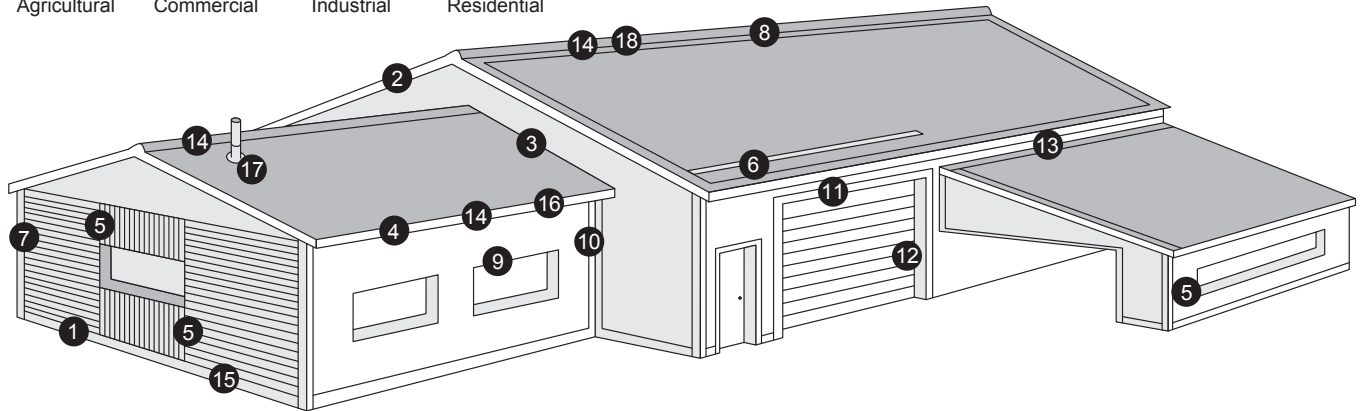

7/8" CORRUGATED TRIMS AND FLASHINGS

· Most trims available in 10'6" / 12'6" / 14' 6" and 16' 6" lengths.

26
Gauge

1 Base / Divider

2 Gable Flashing

3 Sidewall Flashing

4 Rake Flashing

5 J Trim

6 Snow Guard

7 Outside Corner

8 Ridge Cover

9 Drip Flashing

10 Inside Corner

11 Header Trim

12 Door Jamb Flashing

13 Endwall Flashing