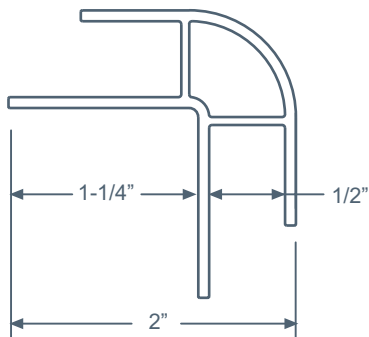

"J" Trim

"H" Divider

Outside Corner

Base Trim

Inside Cove

45° "H" Divider

Inside/Outside Corner

Note: All trims are 10' lengths.