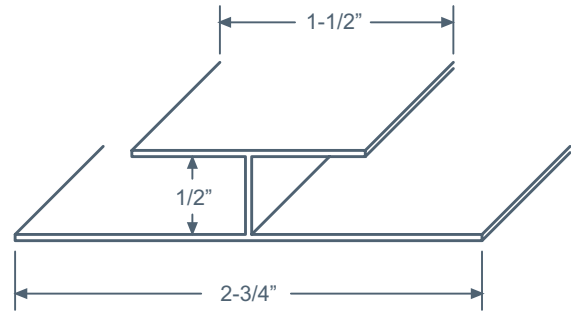

"J" Trim

"H" Divider

Outside Corner

Base Trim

Inside Cove

45° "H" Divider

Inside/Outside Corner

Note: All trims are 10' lengths.