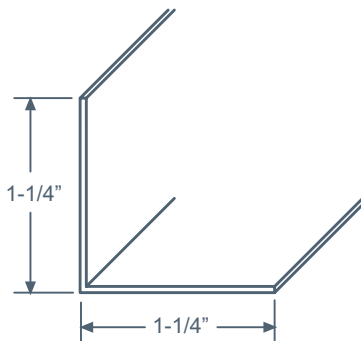

"J" Trim

"H" Divider

Outside Corner

Base Trim

Inside Cove

45° "H" Divider

Inside/Outside Corner

Note: All trims are 10' lengths.