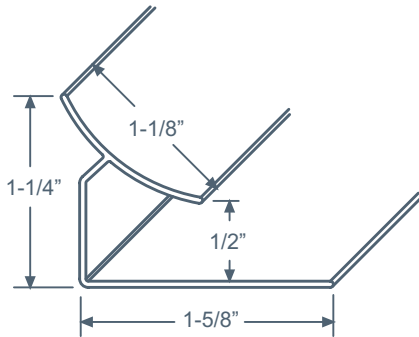

"J" Trim

"H" Divider

Outside Corner

Base Trim

Inside Cove

45° "H" Divider

Inside/Outside Corner

Note: All trims are 10' lengths.