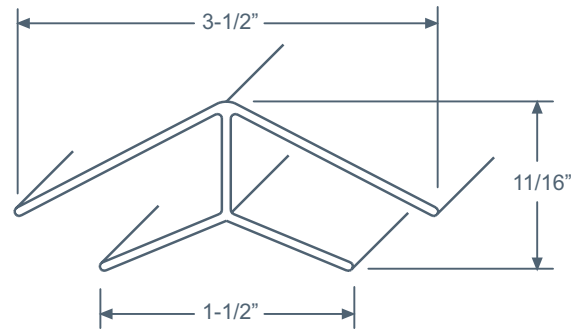

"J" Trim

"H" Divider

Outside Corner

Base Trim

Inside Cove

45° "H" Divider

Inside/Outside Corner

Note: All trims are 10' lengths.