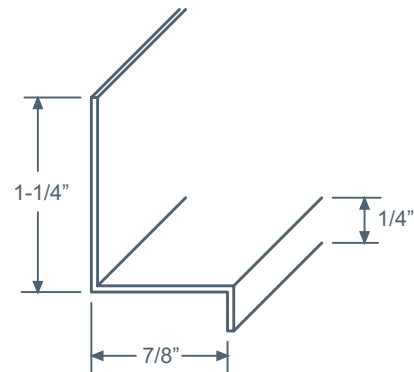

"J" Trim

"H" Divider

Outside Corner

Base Trim

Inside Cove

45° "H" Divider

Inside/Outside Corner

Note: All trims are 10' lengths.