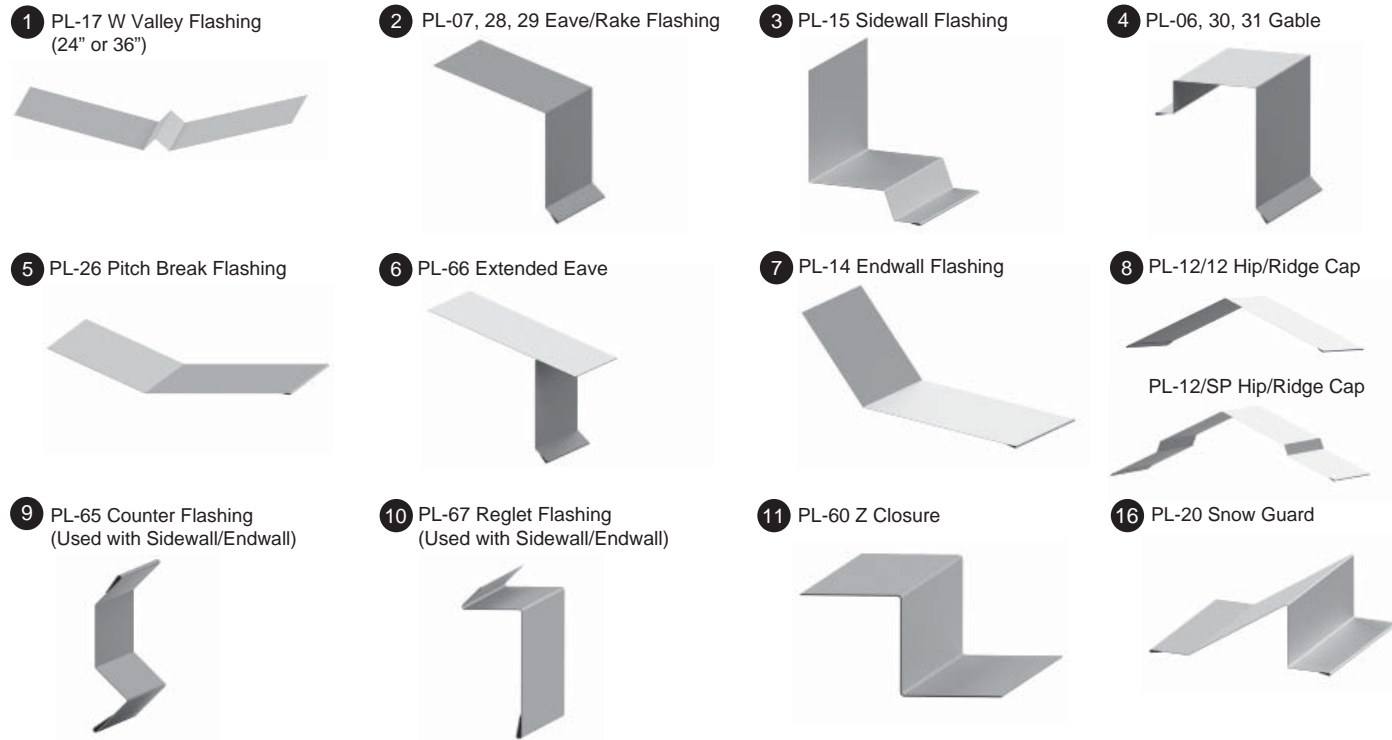

PRO-LOCK BUILDING TRIMS & FLASHINGS

TRIMS AND FLASHING FOR HIDDEN OR EXPOSED FASTENER APPLICATIONS

TRIMS FOR HIDDEN FASTENER APPLICATIONS

- FOR COMPLETE INSTALLATION INSTRUCTIONS OF THESE TRIMS, REFER TO OUR INSTALL GUIDE AT WWW.DOMTEK.CA.